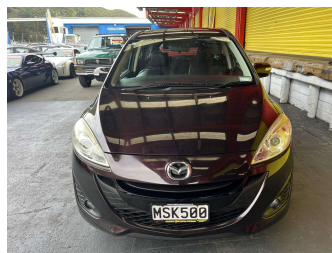

2014 Mazda Premacy SKYACTIV

Purchase Price

\$8,995

Includes GST, Registration & Licensing

Finance may be available on this vehicle. Ask one of our friendly staff for more information.

Gain peace of mind with Mechanical Breakdown Insurance. **Ask us how.**

Top features

- » ABS Brakes
- » Air Bag(s)
- » Alloy Wheels
- » Body Kit (Factory)
- » EFI
- » Electric Windows
- » Fog Lights
- » Leather Trim
- » Power Steering
- » Radio
- » Rear Wiper
- » Roof Spoiler
- » Steering wheel control...
- » Tints

Body Style

5 door, People Movers

Odometer

167,105 km

Engine

1998 cc, Internal Combustion

Fuel Type

Petrol

Transmission

Automatic, Front Wheel

Wheels

-

VIN

7AT0C133X19124701

Interior

Black, Cloth