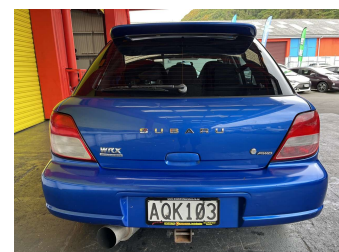

# 2002 Subaru Impreza 2.0T WRX HATCH MAN

Purchase Price

**\$12,995**

Includes GST, Registration & Licensing

Finance may be available on this vehicle. Ask one of our friendly staff for more information.

Gain peace of mind with Mechanical Breakdown Insurance. **Ask us how.**

Body Style

**5 door, Hatchback**

Odometer

**233,092 km**

Engine

**1994 cc, Internal Combustion**

Fuel Type

**Petrol**

Transmission

**Manual, All Wheel Drive**

Wheels

-

VIN

**JF1GGAKD32G011955**

Interior

**Charcoal, Cloth**