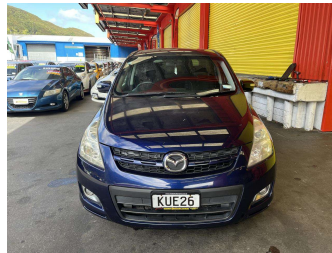

2007 Mazda MPV

Purchase Price

\$7,995

Includes GST, Registration & Licensing

Finance may be available on this vehicle. Ask one of our friendly staff for more information.

Gain peace of mind with Mechanical Breakdown Insurance. **Ask us how.**

Top features

- » AA Appraised
- » Air Bag(s)
- » Alloy Wheels
- » Electric Windows
- » Reversing Camera

Body Style

5 door, People Movers

Odometer

184,980 km

Engine

2260 cc, Internal Combustion

Fuel Type

Petrol

Transmission

Automatic, Front Wheel

Wheels

-

VIN

7AT0C11EX13152070