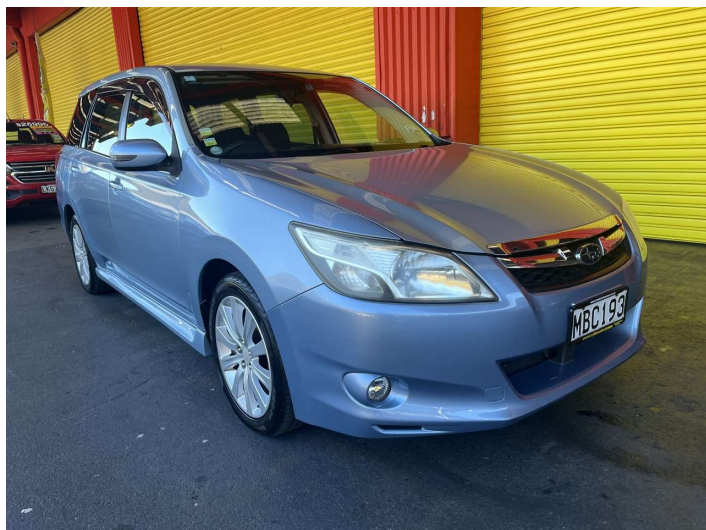

2011 Subaru Exiga AWD

Purchase Price

\$6,995

Includes GST, Registration & Licensing

Finance may be available on this vehicle. Ask one of our friendly staff for more information.

Gain peace of mind with Mechanical Breakdown Insurance. **Ask us how.**

Body Style

5 door, Station Wagon

Odometer

210,884 km

Engine

1990 cc, Internal Combustion

Fuel Type

Petrol

Transmission

Automatic, All Wheel Drive

Wheels

-

VIN

7AT0GF1RX19027092

Interior

Black, Cloth