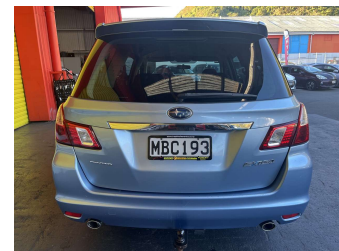

2011 Subaru Exiga AWD

Purchase Price

\$6,995

Includes GST, Registration & Licensing

Finance may be available on this vehicle. Ask one of our friendly staff for more information.

Gain peace of mind with Mechanical Breakdown Insurance. **Ask us how.**

Body Style

5 door, Station Wagon

Odometer

210,884 km

Engine

1990 cc, Internal Combustion

Fuel Type

Petrol