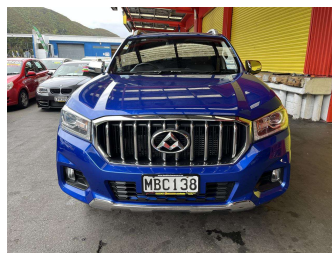

# 2019 LDV T60 LUXURY 4WD 2.8DT/4WD

Purchase Price

**\$24,995**

Includes GST, Registration & Licensing

Finance may be available on this vehicle. Ask one of our friendly staff for more information.

Gain peace of mind with Mechanical Breakdown Insurance. **Ask us how.**

## Top features

- » 4WD/4x4
- » Air Bag
- » Air Con
- » Alloy Wheels
- » Leather Trim
- » Push Start Button
- » Reversing Camera
- » Tints
- » Tow Bar
- » Turbo Charger

Body Style

**4 door, Ute**

Odometer

**107,719 km**

Engine

**2776 cc, Internal Combustion**

Fuel Type

**Diesel**

Transmission

**Automatic, 4WD**

Wheels