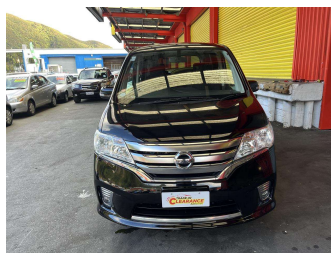

2013 Nissan Serena Highway Star

Purchase Price **\$12,995**
Includes GST, Registration & Licensing

Finance may be available on this vehicle. Ask one of our friendly staff for more information.

Gain peace of mind with Mechanical Breakdown Insurance. **Ask us how.**

Top features
None Listed

Body Style
People Movers

Odometer
132,288 km

Engine
1997 cc, Hybrid

Fuel Type
Petrol

Transmission
Automatic

Wheels
-

VIN
7AT0DH3FX23125741

Interior
-

Safety

Based on 2023 VSRR rating

Reg No.

-

Ext Colour
Black

History

-