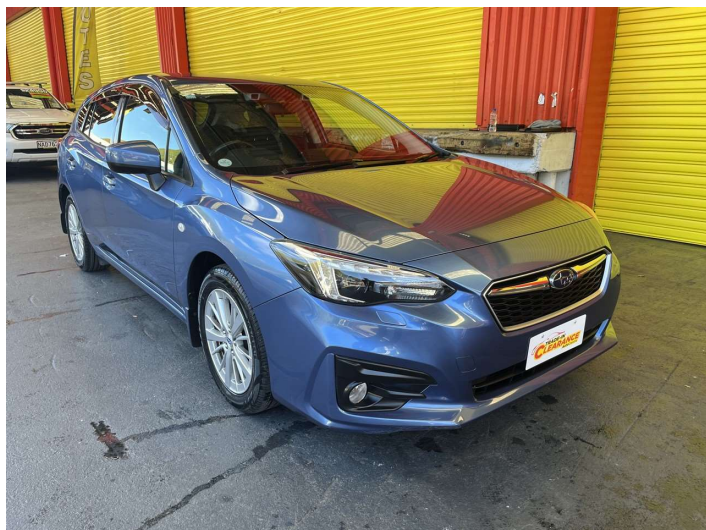

# 2017 Subaru Impreza SPORTS 1.6I-L EYESIGHT

Purchase Price **\$13,995**  
Includes GST, Registration & Licensing

Finance may be available on this vehicle. Ask one of our friendly staff for more information.

Body Style  
**4 door, Hatchback**

Odometer  
**145,064 km**

Engine  
**1600 cc, Internal Combustion**

Fuel Type  
**Petrol**

Transmission  
**Automatic, All Wheel Drive**

Wheels  
-

VIN  
**7AT0GF09X26005448**

Interior  
**Black, Cloth**

Safety

Based on 2025 UCSR rating for 16-23 models

Reg No.  
-

Ext Colour  
**Blue**

History  
-

Seats  
**5 seats**

CO2 Emissions  
**★★★★☆**  
**149 grams/km**