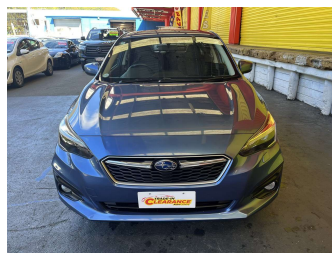

# 2017 Subaru Impreza SPORTS 1.6I-L EYESIGHT

Purchase Price **\$13,995**  
Includes GST, Registration & Licensing

Finance may be available on this vehicle. Ask one of our friendly staff for more information.

Body Style  
**4 door, Hatchback**

Odometer  
**145,064 km**

Engine  
**1600 cc, Internal Combustion**

Fuel Type  
**Petrol**

Transmission  
**Automatic, All Wheel Drive**

Wheels  
-

VIN  
**7AT0GF09X26005448**