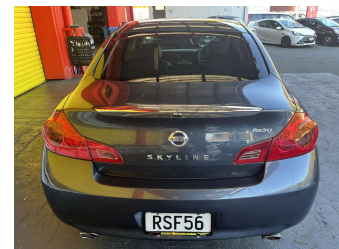

# 2007 Nissan Skyline 250 GT

Purchase Price

**\$7,995**

Includes GST, Registration & Licensing

Finance may be available on this vehicle. Ask one of our friendly staff for more information.

Gain peace of mind with Mechanical Breakdown Insurance. **Ask us how.**

## Top features

- » ABS Brakes
- » Air Bag(s)
- » Air Conditioning
- » Alloy Wheels
- » Body Kit (Factory)
- » EFI
- » Electric Windows
- » Leather Trim
- » Power Steering
- » Push Start Button
- » Radio
- » Steering wheel control...
- » Tints

Body Style

**4 door, Sedan**

Odometer

**167,356 km**

Engine

**2495 cc, Internal Combustion**

Fuel Type

**Petrol**

Transmission

**Automatic, Rear Wheel**

Wheels

-

VIN

**7AT0DH12X18107064**

Interior

**Black, Cloth**