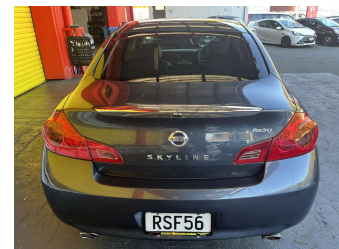

2007 Nissan Skyline 250 GT

Purchase Price **\$7,995**
Includes GST, Registration & Licensing

Finance may be available on this vehicle. Ask one of our friendly staff for more information.

Gain peace of mind with Mechanical Breakdown Insurance. **Ask us how.**

- Top features**
- » ABS Brakes
 - » Air Bag(s)
 - » Air Conditioning
 - » Alloy Wheels
 - » Body Kit (Factory)
 - » EFI
 - » Electric Windows
 - » Leather Trim
 - » Power Steering
 - » Push Start Button
 - » Radio
 - » Steering wheel control...
 - » Tints

Body Style
4 door, Sedan

Odometer
167,356 km

Engine
2495 cc, Internal Combustion

Fuel Type
Petrol

Transmission
Automatic, Rear Wheel

Wheels
-

VIN
7AT0DH12X18107064

Interior
Black, Cloth

Safety

Based on 2025 VSRR rating

Reg No.
RSF56

Ext Colour
Grey

History
Ex-Overseas

Seats
5 seats

CO2 Emissions
★ ★ ☆ ☆ ☆ ☆
240 grams/km

Energy Economy
★ ☆ ☆ ☆ ☆ ☆