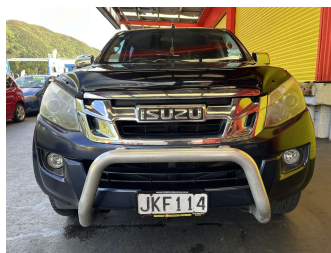

# 2016 Isuzu D-Max LS DC 3.0D/5MT/UT/4D

Purchase Price **\$21,995**  
Includes GST, Registration & Licensing

Finance may be available on this vehicle. Ask one of our friendly staff for more information.

Body Style  
**4 door, Ute**

Odometer  
**163,151 km**

Engine  
**2999 cc, Internal Combustion**

Fuel Type  
**Diesel**

Transmission  
**Manual**

Wheels  
-

VIN  
**MPATFR85JFT006265**

Interior  
**Grey, Cloth**

Safety  
  
Based on 2024 VSRR rating

Reg No.  
**JKF114**

Ext Colour  
**Blue**

History  
**NZ New**

Seats  
**5 seats**

CO2 Emissions  
**★ ★ ☆ ☆ ☆ ☆**  
**249 grams/km**

Energy Economy  
**★ ☆ ☆ ☆ ☆ ☆**  
**Annual fuel cost of \$3,700**  
**9.4L per 100km**