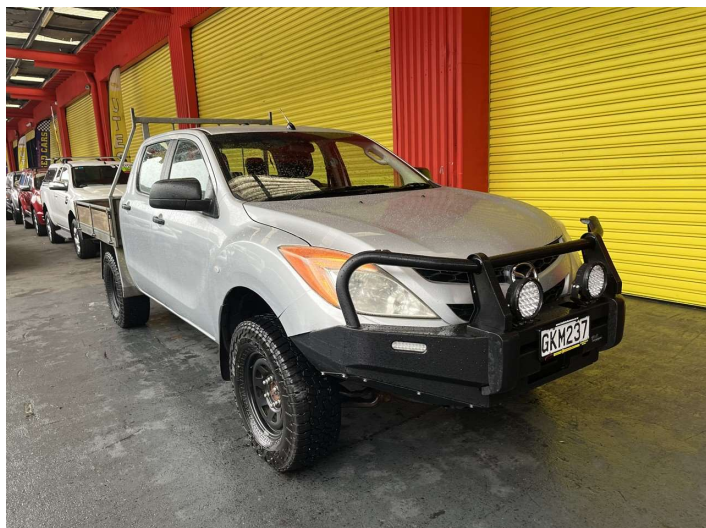

2012 Mazda BT-50 4WD GLX D/C C/C 6MT

Purchase Price

\$15,995

Includes GST, Registration & Licensing

Finance may be available on this vehicle. Ask one of our friendly staff for more information.

Gain peace of mind with Mechanical Breakdown Insurance. **Ask us how.**

Top features

- » 4WD/4x4
- » Air Bag(s)
- » Alloy Wheels
- » Body Kit (Factory)
- » Bullbar
- » EFI
- » Electric Windows
- » Fog Lights
- » Power Steering
- » Radio
- » Steering wheel control...
- » Tow Bar
- » Turbo Charger

Body Style

4 door, Ute

Odometer

291,855 km

Engine

3196 cc, Internal Combustion

Fuel Type

Diesel