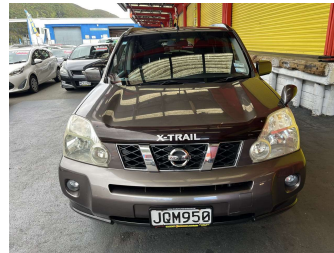

# 2009 Nissan X-Trail 2.0TD 4WD

Purchase Price

**\$7,995**

Includes GST, Registration & Licensing

Finance may be available on this vehicle. Ask one of our friendly staff for more information.

Gain peace of mind with Mechanical Breakdown Insurance. **Ask us how.**

## Top features

- » 4WD/4x4
- » ABS Brakes
- » Air Bag(s)
- » Alloy Wheels
- » Body Kit (Factory)
- » EFI
- » Electric Windows
- » Fog Lights
- » Power Steering
- » Radio
- » Rear Wiper
- » Reversing Camera
- » Roof Rails
- » Smart key
- » Tints
- » Turbo Charger

Body Style

**5 door, RV/SUV**

Odometer

**227,601 km**

Engine

**1990 cc, Internal Combustion**

Fuel Type

**Diesel**

Transmission

**Manual, 4WD**

Wheels

-

VIN

**7AT0DH6LX15002328**

Interior

**Charcoal, Cloth**