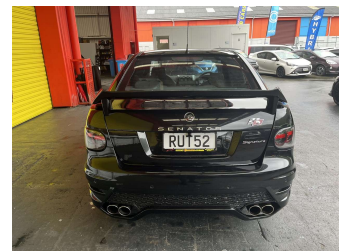

# 2010 Holden Hsv SENATOR SIGNATURE A

Purchase Price

**\$24,995**

Includes GST, Registration & Licensing

Finance may be available on this vehicle. Ask one of our friendly staff for more information.

Gain peace of mind with Mechanical Breakdown Insurance. **Ask us how.**

## Top features

- » Air Bag
- » Alloy Wheels
- » Body Kit
- » Central Locking
- » Electric Windows
- » Power Steering
- » Spoiler
- » Tints

Body Style

**4 door, Sedan**

Odometer

**320,818 km**

Engine

**6162 cc, Internal Combustion**

Fuel Type

**Petrol**

Transmission

**Automatic, Rear Wheel**

Wheels

-

VIN

**6G1EX5EW9AL423537**