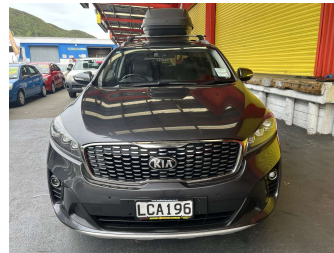

2017 Kia Sorento LTD 2.2DT/4WD/8AT

Purchase Price

\$19,995

Includes GST, Registration & Licensing

Finance may be available on this vehicle. Ask one of our friendly staff for more information.

Gain peace of mind with Mechanical Breakdown Insurance. **Ask us how.**

Body Style

5 door, RV/SUV

Odometer

233,921 km

Engine

2199 cc, Internal Combustion

Fuel Type

Diesel