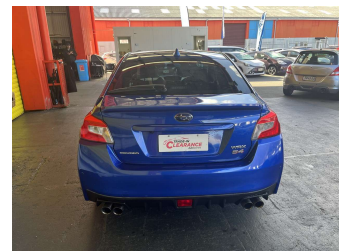

2014 Subaru WRX S4 4WD 2.0GT-S EYESIGHT

Purchase Price

\$19,995

Includes GST, Registration & Licensing

Finance may be available on this vehicle. Ask one of our friendly staff for more information.

Gain peace of mind with Mechanical Breakdown Insurance. **Ask us how.**

Body Style

4 door, Sedan

Odometer

168,719 km

Engine

2000 cc, Internal Combustion

Fuel Type

Petrol

Transmission

Automatic, All Wheel Drive

Wheels

-

VIN

7AT0GF20X26004876

Interior

Black, Cloth