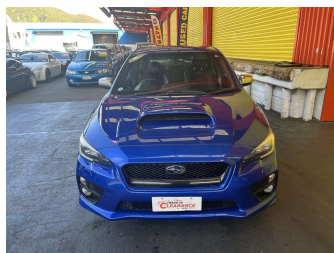

2014 Subaru WRX S4 4WD 2.0GT-S EYESIGHT

Purchase Price

\$19,995

Includes GST, Registration & Licensing

Finance may be available on this vehicle. Ask one of our friendly staff for more information.

Gain peace of mind with Mechanical Breakdown Insurance. **Ask us how.**

Body Style

4 door, Sedan

Odometer

168,719 km

Engine

2000 cc, Internal Combustion

Fuel Type

Petrol