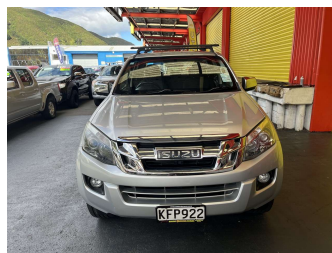

2017 Isuzu D-Max LS DC 3.0D/5MT

Purchase Price **\$19,995**
Includes GST, Registration & Licensing

Finance may be available on this vehicle. Ask one of our friendly staff for more information.

Gain peace of mind with Mechanical Breakdown Insurance. **Ask us how.**

Body Style
4 door, Ute

Odometer
192,225 km

Engine
2999 cc, Internal Combustion

Fuel Type
Diesel

Transmission
Manual

Wheels
-

VIN
MPATFR85JGT003812

Interior
Black, Cloth

Safety
-

Reg No.
KFP922

Ext Colour
Silver

History
NZ New

Seats
5 seats

CO2 Emissions
-

Energy Economy
-

Stock ID: 28470