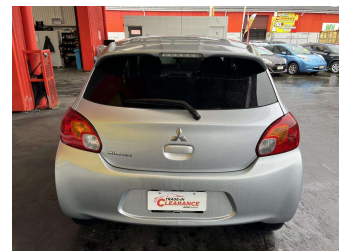

2015 Mitsubishi Mirage

Purchase Price **\$10,995**

Includes GST, Registration & Licensing Note: A Clean Car fee/rebate does not apply to this vehicle

Finance may be available on this vehicle. Ask one of our friendly staff for more information.

Gain peace of mind with Mechanical Breakdown Insurance. **Ask us how.**

Top features

None Listed

Body Style
Hatchback

Odometer
77,021 km

Engine
999 cc

Fuel Type
Petrol

Transmission
Automatic