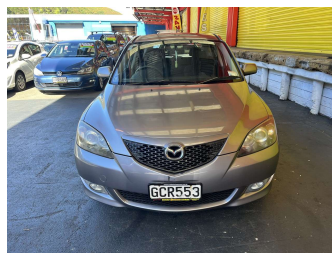

2004 Mazda Axela 2.0l Petrol

Purchase Price

\$7,995

Includes GST, Registration & Licensing

Finance may be available on this vehicle. Ask one of our friendly staff for more information.

Gain peace of mind with Mechanical Breakdown Insurance. **Ask us how.**

Top features

- » ABS Brakes
- » Air Bag(s)
- » Alloy Wheels
- » Body Kit (Factory)
- » EFI
- » Electric Windows
- » Fog Lights
- » Power Steering
- » Radio
- » Rear Wiper
- » Roof Spoiler
- » Steering wheel control...

Body Style

5 door, Hatchback

Odometer

153,631 km

Engine

1990 cc, Internal Combustion

Fuel Type

Petrol

Transmission

Automatic, Front Wheel

Wheels

-

VIN

7AT0C13JX11728420

Interior

Grey, Cloth