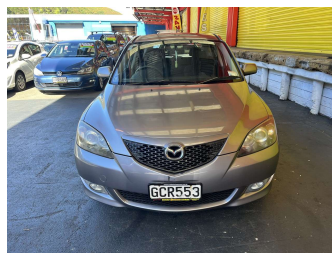

# 2004 Mazda Axela 2.0l Petrol

**Purchase Price** **\$7,995**  
Includes GST, Registration & Licensing

Finance may be available on this vehicle. Ask one of our friendly staff for more information.

Gain peace of mind with Mechanical Breakdown Insurance. **Ask us how.**

Body Style  
**5 door, Hatchback**

Odometer  
**153,631 km**

Engine  
**1990 cc, Internal Combustion**

Fuel Type  
**Petrol**

Transmission  
**Automatic, Front Wheel**

Wheels  
-

VIN  
**7AT0C13JX11728420**