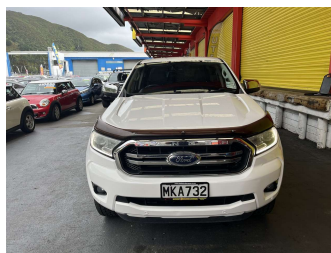

# 2019 Ford Ranger XLT DOUBLE CAB W/S 3

Purchase Price

**\$25,995**

Includes GST, Registration & Licensing

Finance may be available on this vehicle. Ask one of our friendly staff for more information.

Gain peace of mind with Mechanical Breakdown Insurance. **Ask us how.**

Body Style

**4 door, Ute**

Odometer

**196,911 km**

Engine

**3198 cc, Internal Combustion**

Fuel Type

**Diesel**