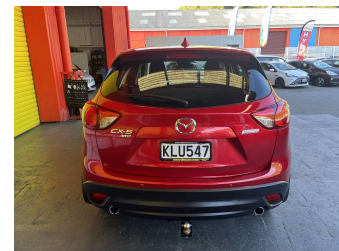

2017 Mazda Cx-5 GSX 2.2TD

Purchase Price **\$13,995**
Includes GST, Registration & Licensing

Finance may be available on this vehicle. Ask one of our friendly staff for more information.

Gain peace of mind with Mechanical Breakdown Insurance. **Ask us how.**

Body Style
5 door, RV/SUV

Odometer
96,871 km

Engine
2191 cc, Internal Combustion

Fuel Type
Diesel

Transmission
Automatic, All Wheel Drive

Wheels
-

VIN
JM0KE102200416565

Interior
Charcoal, Cloth

Safety

Based on 2025 UCSR rating for 12-17 models

Reg No.
KLU547

Ext Colour
Red

History
NZ New

Seats
5 seats

CO2 Emissions
★★★★☆
175 grams/km

Energy Economy
★★★★☆☆
Annual fuel cost of \$2,940
6.7L per 100km