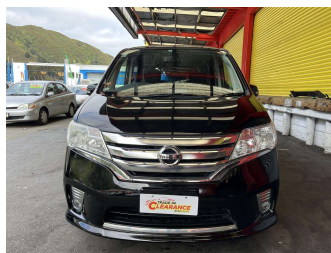

2013 Nissan Serena Highway Star

Purchase Price **\$14,995**
Includes GST, Registration & Licensing

Finance may be available on this vehicle. Ask one of our friendly staff for more information.

Gain peace of mind with Mechanical Breakdown Insurance. **Ask us how.**

Top features
None Listed

Body Style
People Movers

Odometer
129,456 km

Engine
1997 cc

Fuel Type
Petrol

Transmission
Automatic

Wheels
-

VIN
7AT0DH3FX23187505

Interior
-

Safety

Based on 2023 VSRR rating

Reg No.
-

Ext Colour
Black

History
-

Seats
8 seats

CO2 Emissions
★★★★☆
171 grams/km