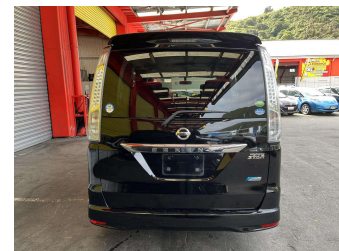

2013 Nissan Serena Highway Star

Purchase Price **\$14,995**
Includes GST, Registration & Licensing

Finance may be available on this vehicle. Ask one of our friendly staff for more information.

Gain peace of mind with Mechanical Breakdown Insurance. **Ask us how.**

Top features
None Listed

Body Style
People Movers

Odometer
129,456 km

Engine
1997 cc

Fuel Type
Petrol

Transmission
Automatic

Wheels
-

VIN
7AT0DH3FX23187505

Interior
-

Safety

Based on 2023 VSRR rating

Reg No.
-

Ext Colour
Black

History
-

Seats
8 seats

CO2 Emissions
★★★★☆
171 grams/km