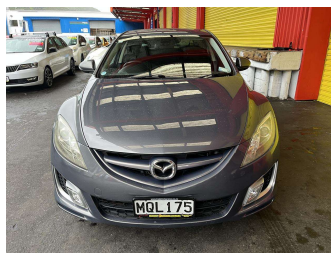

2008 Mazda AtENZA

Purchase Price **\$8,995**
Includes GST, Registration & Licensing

Finance may be available on this vehicle. Ask one of our friendly staff for more information.

Gain peace of mind with Mechanical Breakdown Insurance. Ask us how.

Top features
» Alloys

Body Style
Sedan

Odometer
258,977 km

Engine
2480 cc, Internal Combustion

Fuel Type
Petrol

Transmission
Manual

Wheels
-

VIN
7AT0C139X19103021

Interior
-

Safety
-

Reg No.
MQL175

Ext Colour
Grey

History
Ex-Overseas

Seats
5 seats

CO2 Emissions
-

Energy Economy
-