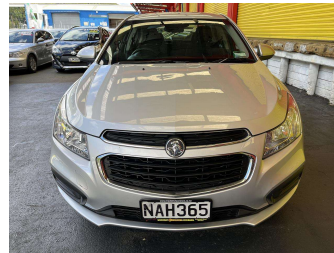

# 2016 Holden Cruze EQUIPE 1.8P/6AT/SL/4

Purchase Price

**\$9,995**

Includes GST, Registration & Licensing

Finance may be available on this vehicle. Ask one of our friendly staff for more information.

Gain peace of mind with Mechanical Breakdown Insurance. **Ask us how.**

## Top features

None Listed

Body Style

**4 door, Sedan**

Odometer

**92,018 km**

Engine

**1796 cc, Internal Combustion**

Fuel Type

**Petrol**

Transmission

**Automatic**

Wheels

-

VIN

**6G1PD5EMXFL151927**