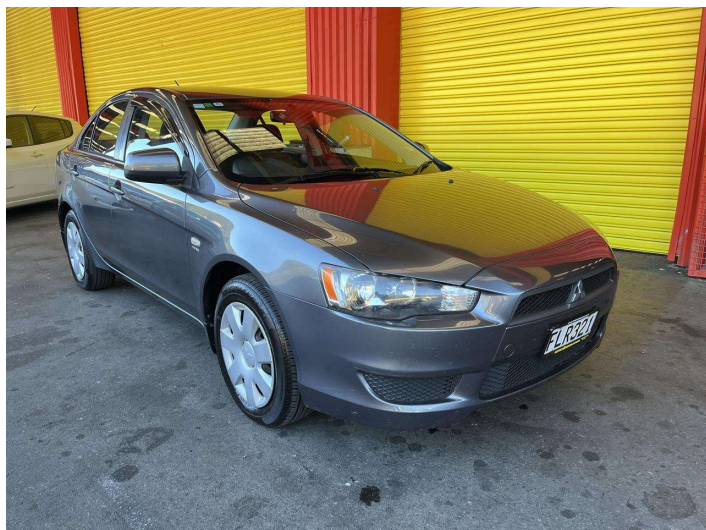

2010 Mitsubishi Lancer 2.0 ES SEDAN AUTO

Purchase Price

\$8,995

Includes GST, Registration & Licensing

Finance may be available on this vehicle. Ask one of our friendly staff for more information.

Gain peace of mind with Mechanical Breakdown Insurance. **Ask us how.**

Top features

None Listed

Body Style

4 door, Sedan

Odometer

121,839 km

Engine

1998 cc, Internal Combustion

Fuel Type

Petrol

Transmission

Automatic, Front Wheel

Wheels

-

VIN

JMFSTCY4AAU005925