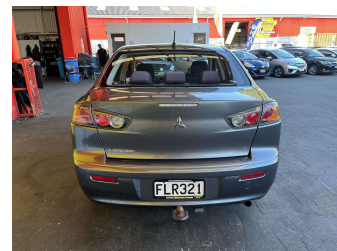

2010 Mitsubishi Lancer 2.0 ES SEDAN AUTO

Purchase Price

\$8,995

Includes GST, Registration & Licensing

Finance may be available on this vehicle. Ask one of our friendly staff for more information.

Gain peace of mind with Mechanical Breakdown Insurance. **Ask us how.**

Top features

None Listed

Body Style

4 door, Sedan

Odometer

121,839 km

Engine

1998 cc, Internal Combustion

Fuel Type

Petrol

Transmission

Automatic, Front Wheel

Wheels

-

VIN

JMFSTCY4AAU005925