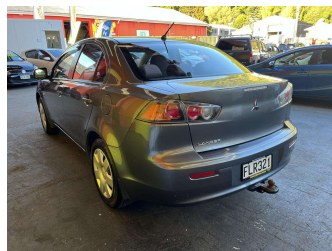

2010 Mitsubishi Lancer 2.0 ES SEDAN AUTO

Purchase Price

\$8,995

Includes GST, Registration & Licensing

Finance may be available on this vehicle. Ask one of our friendly staff for more information.

Gain peace of mind with Mechanical Breakdown Insurance. **Ask us how.**

Top features

None Listed

Body Style

4 door, Sedan

Odometer

121,839 km

Engine

1998 cc, Internal Combustion

Fuel Type

Petrol

Transmission

Automatic, Front Wheel

Wheels

-

VIN

JMFSTCY4AAU005925