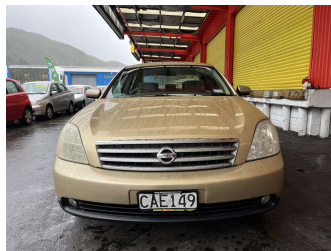

# 2004 Nissan Maxima TI CLTH 3.5 AUTO

Purchase Price

**\$5,995**

Includes GST, Registration & Licensing

Finance may be available on this vehicle. Ask one of our friendly staff for more information.

Gain peace of mind with Mechanical Breakdown Insurance. **Ask us how.**

## Top features

None Listed

Body Style

**4 door, Sedan**

Odometer

**182,475 km**

Engine

**3498 cc, Internal Combustion**

Fuel Type

**Petrol**

Transmission

**Automatic, Front Wheel**

Wheels

-

VIN

**JN1BBUJ31A0001604**