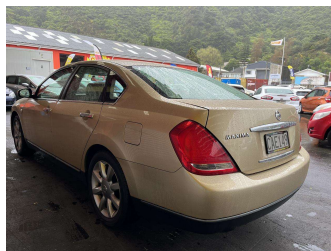

# 2004 Nissan Maxima TI CLTH 3.5 AUTO

Purchase Price

**\$5,995**

Includes GST, Registration & Licensing

Finance may be available on this vehicle. Ask one of our friendly staff for more information.

Gain peace of mind with Mechanical Breakdown Insurance. **Ask us how.**

## Top features

None Listed

Body Style

**4 door, Sedan**

Odometer

**182,475 km**

Engine

**3498 cc, Internal Combustion**

Fuel Type

**Petrol**

Transmission

**Automatic, Front Wheel**

Wheels

-

VIN

**JN1BBUJ31A0001604**