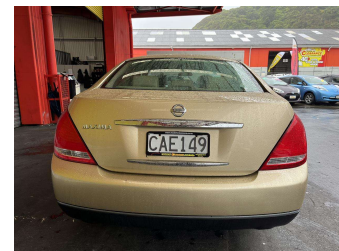

# 2004 Nissan Maxima TI CLTH 3.5 AUTO

Purchase Price

**\$5,995**

Includes GST, Registration & Licensing

Finance may be available on this vehicle. Ask one of our friendly staff for more information.

Gain peace of mind with Mechanical Breakdown Insurance. **Ask us how.**

## Top features

None Listed

Body Style

**4 door, Sedan**

Odometer

**182,475 km**

Engine

**3498 cc, Internal Combustion**

Fuel Type

**Petrol**

Transmission

**Automatic, Front Wheel**

Wheels

-

VIN

**JN1BBUJ31A0001604**