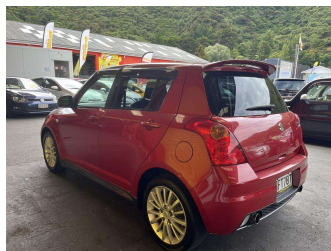

2005 Suzuki Swift Sport

Purchase Price **\$7,995**
Includes GST, Registration & Licensing

Finance may be available on this vehicle. Ask one of our friendly staff for more information.

Gain peace of mind with Mechanical Breakdown Insurance. Ask us how.

Top features

- » ABS Brakes
- » Air Bag
- » Alloy Wheels
- » Body Kit (Factory)
- » Recaros
- » Tints

Body Style
5 door, Hatchback

Odometer
217,836 km

Engine
1580 cc, Internal Combustion

Fuel Type
Petrol

Transmission
Manual, Front Wheel

Wheels
-

VIN
7AT0GK0CX13102601

Interior
-

Safety
-

Reg No.
HFT707

Ext Colour
Red

History
Ex-Overseas

Seats
5 seats