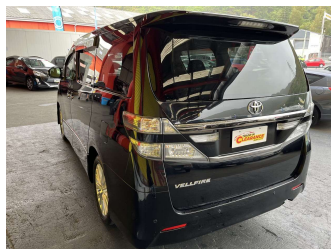

2013 Toyota Vellfire

Purchase Price **\$19,995**
Includes GST, Registration & Licensing

Finance may be available on this vehicle. Ask one of our friendly staff for more information.

Gain peace of mind with Mechanical Breakdown Insurance. **Ask us how.**

Body Style
4 door, People Movers

Odometer
111,920 km

Engine
2362 cc, Internal Combustion

Fuel Type
Petrol

Transmission
Automatic, Front Wheel

Wheels
-

VIN
7AT0H65MX26263230

Interior
Charcoal

Safety

Based on 2025 VSRR rating

Reg No.
-

Ext Colour
Black

History
-

Seats
8 seats

CO2 Emissions
★★★☆☆☆
233 grams/km

Energy Economy
★☆☆☆☆
Annual fuel cost of \$3,920
10L per 100km