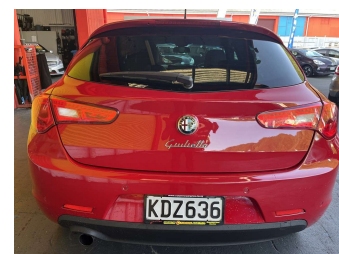

2016 Alfa Romeo Giulietta TCT 1.4P/6AT/HA/5DR

Purchase Price **\$9,995**
Includes GST, Registration & Licensing

Finance may be available on this vehicle. Ask one of our friendly staff for more information.

Body Style
5 door, Hatchback

Odometer
121,533 km

Engine
1368 cc, Internal Combustion

Fuel Type
Petrol

Transmission
Automatic, Front Wheel

Wheels
-

VIN
ZAR94000007409579

Interior
Black, Cloth

Safety

Based on 2025 VSRR rating

Reg No.
KDZ636

Ext Colour
Red

History
NZ New

Seats
5 seats

CO2 Emissions
★★★★☆
134 grams/km

Energy Economy
★★★★☆☆
Annual fuel cost of \$2,270
5.8L per 100km