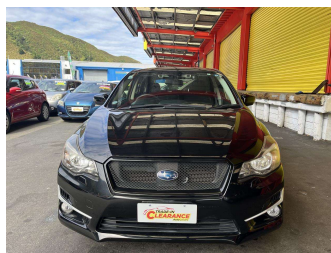

2016 Subaru Impreza

Purchase Price **\$15,995**
Includes GST, Registration & Licensing

Finance may be available on this vehicle. Ask one of our friendly staff for more information.

Gain peace of mind with Mechanical Breakdown Insurance. **Ask us how.**

Odometer
70,528 km

Engine
1599 cc, Internal Combustion

Fuel Type
Petrol

Transmission
Automatic

Wheels
-

VIN
7AT0GF09X24030212

Interior
-

Safety
-