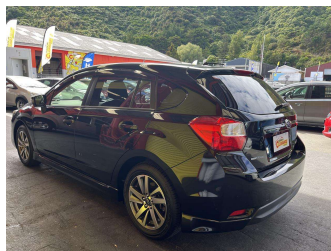

2016 Subaru Impreza

Purchase Price **\$15,995**
Includes GST, Registration & Licensing

Finance may be available on this vehicle. Ask one of our friendly staff for more information.

Gain peace of mind with Mechanical Breakdown Insurance. **Ask us how.**

Odometer
70,528 km

Engine
1599 cc, Internal Combustion

Fuel Type
Petrol

Transmission
Automatic

Wheels
-

VIN
7AT0GF09X24030212

Interior
-

Safety
-