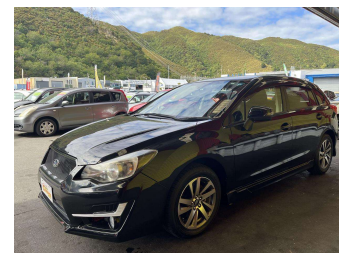

2016 Subaru Impreza

Purchase Price **\$15,995**
Includes GST, Registration & Licensing

Finance may be available on this vehicle. Ask one of our friendly staff for more information.

Gain peace of mind with Mechanical Breakdown Insurance. **Ask us how.**

- Top features**
- » 4WD/4x4
 - » ABS Brakes
 - » Air Bag
 - » Alloy Wheels
 - » Body Kit (Factory)
 - » Electric Windows
 - » Paddle Shift
 - » Push Start Button
 - » Reversing Camera

Body Style
Hatchback

Odometer
70,528 km

Engine
1599 cc, Internal Combustion

Fuel Type
Petrol

Transmission
Automatic

Wheels
-

VIN
7AT0GF09X24030212

Interior
-

Safety
-