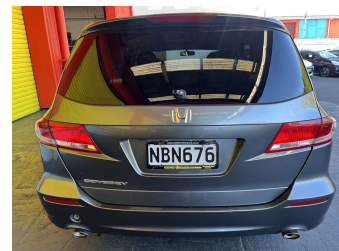

# 2010 Honda Odyssey 2.4ltr 7 Seater

Purchase Price

**\$9,995**

Includes GST, Registration & Licensing

Finance may be available on this vehicle. Ask one of our friendly staff for more information.

Gain peace of mind with Mechanical Breakdown Insurance. **Ask us how.**

## Top features

- » ABS Brakes
- » Air Bag(s)
- » Alloy Wheels
- » Body Kit (Factory)
- » EFI
- » Electric Windows
- » Power Steering
- » Radio
- » Roof Spoiler
- » Tints

Body Style

**5 door, People Movers**

Odometer

**131,402 km**

Engine

**2350 cc, Internal Combustion**

Fuel Type

**Petrol**

Transmission

**Automatic, Front Wheel**