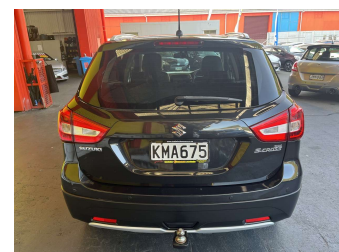

# 2017 Suzuki Sx4 S-Cross PRESTIGE 1.4PT/6AT

Purchase Price **\$11,995**  
Includes GST, Registration & Licensing

Finance may be available on this vehicle. Ask one of our friendly staff for more information.

Body Style  
**5 door, Hatchback**

Odometer  
**159,237 km**

Engine  
**1373 cc, Internal Combustion**

Fuel Type  
**Petrol**

Transmission  
**Automatic, Front Wheel**

Wheels  
-

VIN  
**TSMJYAA2S00525656**

Interior  
**Black, Leather**

Safety  
  
Based on 2025 VSRR rating

Reg No.  
**KMA675**

Ext Colour  
**Black**

History  
**NZ New**

Seats  
**5 seats**

CO2 Emissions  
**★★★★☆**  
**153 grams/km**

Energy Economy  
**★★★★☆☆**  
**Annual fuel cost of \$2,590**  
**6.6L per 100km**