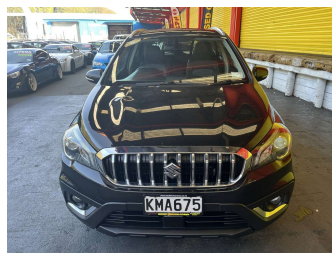

# 2017 Suzuki Sx4 S-Cross PRESTIGE 1.4PT/6AT

Purchase Price **\$11,995**  
Includes GST, Registration & Licensing

Finance may be available on this vehicle. Ask one of our friendly staff for more information.

Body Style  
**5 door, Hatchback**

Odometer  
**159,237 km**

Engine  
**1373 cc, Internal Combustion**

Fuel Type  
**Petrol**

Transmission  
**Automatic, Front Wheel**

Wheels  
-

VIN  
**TSMJYAA2S00525656**

Interior  
**Black, Leather**

Safety  
  
Based on 2025 VSRR rating

Reg No.  
**KMA675**

Ext Colour  
**Black**

History  
**NZ New**

Seats  
**5 seats**

CO2 Emissions  
**★★★★☆**  
**153 grams/km**

Energy Economy  
**★★★★☆☆**  
**Annual fuel cost of \$2,590**  
**6.6L per 100km**