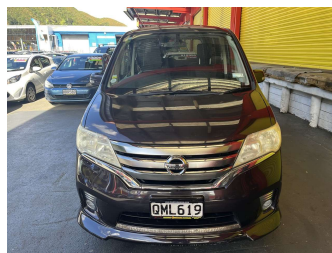

2013 Nissan Serena HIGHWAYSTAR HYBRID

Purchase Price **\$10,995**
Includes GST, Registration & Licensing

Finance may be available on this vehicle. Ask one of our friendly staff for more information.

Gain peace of mind with Mechanical Breakdown Insurance. **Ask us how.**

Body Style
5 door, People Movers

Odometer
133,491 km

Engine
1997 cc, Hybrid

Fuel Type
Petrol

Transmission
Automatic, Front Wheel

Wheels
-

VIN
7AT0DH3FX23142174

Interior
Black, Cloth

Safety

Based on 2025 VSRR rating

Reg No.
QML619

Ext Colour
purple

History
Ex-Overseas

Seats
8 seats

CO2 Emissions
★★★★☆
171 grams/km

Energy Economy
★★☆☆☆