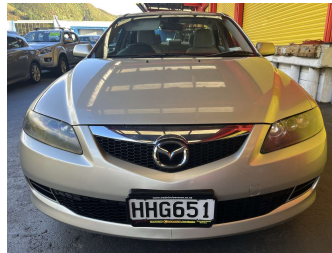

2007 Mazda Atenza 2.0L Petrol

Purchase Price **\$7,995**
Includes GST, Registration & Licensing

Finance may be available on this vehicle. Ask one of our friendly staff for more information.

Gain peace of mind with Mechanical Breakdown Insurance. **Ask us how.**

Body Style
Sedan

Odometer
158,764 km

Engine
1990 cc, Internal Combustion

Fuel Type
Petrol

Transmission
Automatic, Front Wheel

Wheels
-

VIN
7AT0C139X13402874

Interior
Beige, Cloth