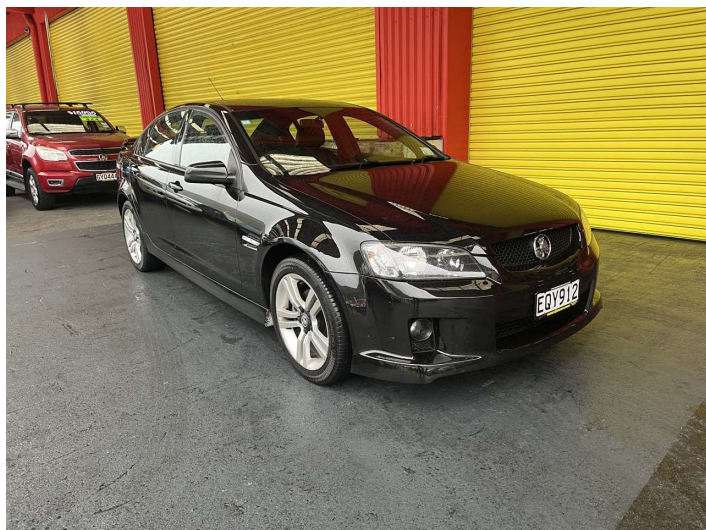

# 2008 Holden Commodore SV6 3.6P/5AT

Purchase Price

**\$10,995**

Includes GST, Registration & Licensing

Finance may be available on this vehicle. Ask one of our friendly staff for more information.

Gain peace of mind with Mechanical Breakdown Insurance. **Ask us how.**

## Top features

- » ABS Brakes
- » Air Bag(s)
- » Alloy Wheels
- » Body Kit (Factory)
- » Central Locking
- » Central Locking
- » EFI
- » Electric Windows
- » Fog Lights
- » Power Steering
- » Radio
- » Spoiler
- » Steering wheel control...

Body Style

**4 door, Sedan**

Odometer

**184,017 km**

Engine

**3564 cc, Internal Combustion**

Fuel Type

**Petrol**

Transmission

**Automatic, Rear Wheel**

Wheels

-

VIN

**6G1EK55779L173007**

Interior

**Black, Leather**