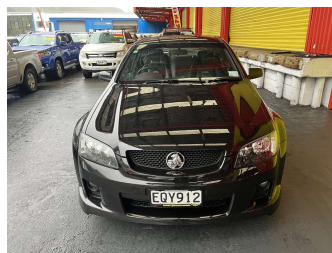

# 2008 Holden Commodore SV6 3.6P/5AT

Purchase Price

**\$10,995**

Includes GST, Registration & Licensing

Finance may be available on this vehicle. Ask one of our friendly staff for more information.

Gain peace of mind with Mechanical Breakdown Insurance. **Ask us how.**

Body Style

**4 door, Sedan**

Odometer

**184,017 km**

Engine

**3564 cc, Internal Combustion**

Fuel Type

**Petrol**

Transmission

**Automatic, Rear Wheel**

Wheels

-

VIN

**6G1EK55779L173007**

Interior

**Black, Leather**