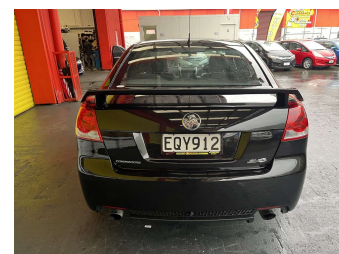

# 2008 Holden Commodore SV6 3.6P/5AT

Purchase Price

**\$10,995**

Includes GST, Registration & Licensing

Finance may be available on this vehicle. Ask one of our friendly staff for more information.

Gain peace of mind with Mechanical Breakdown Insurance. **Ask us how.**

## Top features

- » ABS Brakes
- » Air Bag(s)
- » Alloy Wheels
- » Body Kit (Factory)
- » Central Locking
- » Central Locking
- » EFI
- » Electric Windows
- » Fog Lights
- » Power Steering
- » Radio
- » Spoiler
- » Steering wheel control...

Body Style

**4 door, Sedan**

Odometer

**184,017 km**

Engine

**3564 cc, Internal Combustion**

Fuel Type

**Petrol**

Transmission

**Automatic, Rear Wheel**

Wheels

-

VIN

**6G1EK55779L173007**

Interior

**Black, Leather**