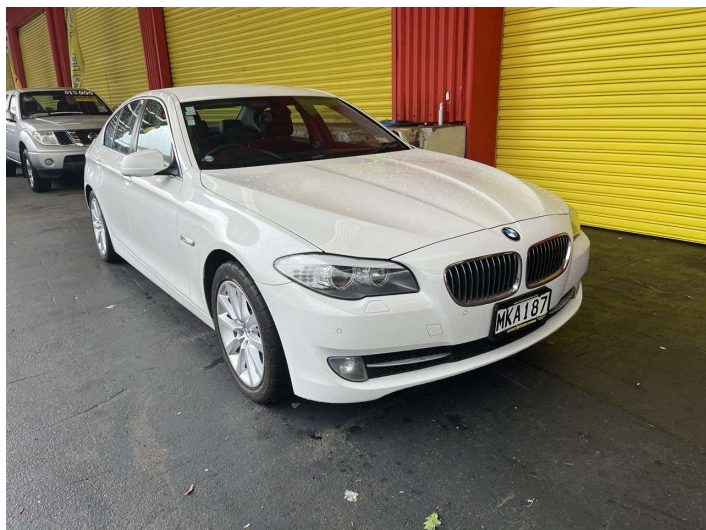

2012 BMW 523i Turbo

Purchase Price **\$15,995**
Includes GST, Registration & Licensing

Finance may be available on this vehicle. Ask one of our friendly staff for more information.

Gain peace of mind with Mechanical Breakdown Insurance. **Ask us how.**

Top features
None Listed

Body Style

Sedan

Odometer

106,594 km

Engine

1990 cc

Fuel Type

Petrol

Transmission

Automatic

Wheels

-

VIN

WBAXG12090DX49480

Interior