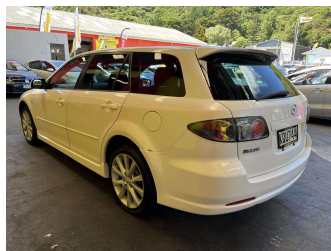

# 2005 Mazda Atenza 4WD

Purchase Price

**\$7,995**

Includes GST, Registration & Licensing

Note: A Clean Car fee/rebate does not apply to this vehicle

Finance may be available on this vehicle. Ask one of our friendly staff for more information.

## Top features

- » Air Bag
- » All Wheel Drive
- » Alloy Wheels
- » Power Steering

Body Style

**Station Wagon**

Odometer

**215,998 km**

Engine

**2260 cc, Internal Combustion**