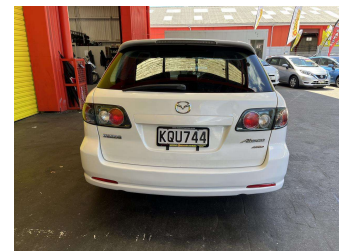

# 2005 Mazda Atenza 4WD

Purchase Price

**\$7,995**

Includes GST, Registration & Licensing

Note: A Clean Car fee/rebate does not apply to this vehicle

Finance may be available on this vehicle. Ask one of our friendly staff for more information.

## Top features

- » Air Bag
- » All Wheel Drive
- » Alloy Wheels
- » Power Steering

Body Style

**Station Wagon**

Odometer

**215,998 km**

Engine

**2260 cc, Internal Combustion**

Fuel Type

**Petrol**

Transmission

**Automatic**

Wheels

-

VIN

**7AT0C139X16501849**