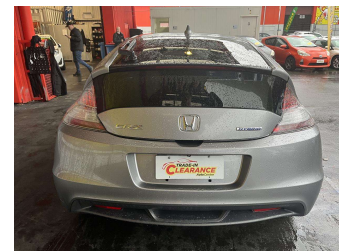

# 2010 Honda Cr-Z HYBRID

**Purchase Price** **\$13,995**  
Includes GST, Registration & Licensing  
Note: A Clean Car fee/rebate does not apply to this vehicle

Finance may be available on this vehicle. Ask one of our friendly staff for more information.

Gain peace of mind with Mechanical Breakdown Insurance. **Ask us how.**

**Top features**  
None Listed

Body Style  
**Hatchback**

Odometer  
**94,912 km**

Engine  
**1496 cc**

Fuel Type  
-

Transmission  
**Manual**