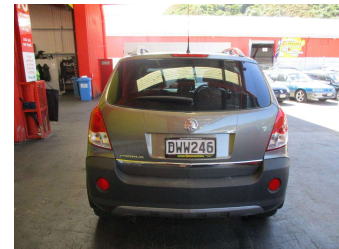

# 2007 Holden Captiva MAXX 3.2L V6 AUTO

**Purchase Price** **\$6,995**

Includes GST, Registration & Licensing Note: A Clean Car fee/rebate does not apply to this vehicle

Finance may be available on this vehicle. Ask one of our friendly staff for more information.

Body Style  
**5 door, RV-SUV**

Odometer  
**248,331 km**

Engine  
**3195 cc**

Fuel Type  
**Petrol**

Transmission  
**Automatic**

Wheels  
-

VIN  
**KL3DD26GJ7B082156**

Interior  
**Black, Leather**

Safety

Based on 2023 UCSR rating for 06-18 models

Reg No.  
**DWW246**

Ext Colour  
**Grey**

History  
**NZ New**

Seats  
**5 seats**

CO2 Emissions  
☆☆☆☆☆☆  
**310 grams/km**

Energy Economy  
☆☆☆☆☆☆