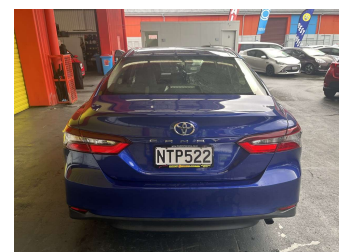

# 2021 Toyota Camry GX 2.5P/8AT

Purchase Price

**\$24,995**

Includes GST, Registration & Licensing

Finance may be available on this vehicle. Ask one of our friendly staff for more information.

Gain peace of mind with Mechanical Breakdown Insurance. **Ask us how.**

Body Style

**4 door, Sedan**

Odometer

**63,136 km**

Engine

**2487 cc, Internal Combustion**

Fuel Type

**Petrol**

Transmission

**Automatic, Front Wheel**

Wheels

-

VIN

**JTNB13HK803151692**

Interior

**Grey, Cloth**