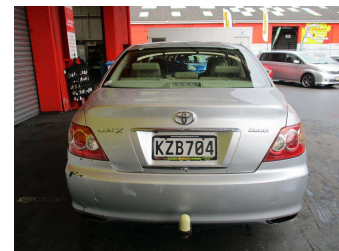

# 2005 Toyota Markx 250G

Purchase Price

**\$6,995**

Includes GST, Registration & Licensing

Finance may be available on this vehicle. Ask one of our friendly staff for more information.

Gain peace of mind with Mechanical Breakdown Insurance. **Ask us how.**

## Top features

None Listed

Body Style

**4 door, Sedan**

Odometer

**138,713 km**

Engine

**2498 cc**

Fuel Type

**Petrol**

Transmission

**Automatic, Rear Wheel**

Wheels

-

VIN

**7AT0H64TX14041281**