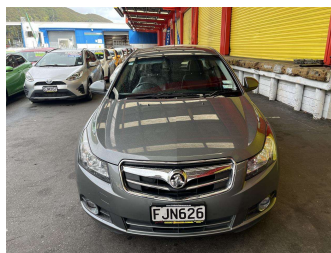

# 2010 Holden Cruze CDX DIESEL AUTO

**Purchase Price** **\$7,995**  
Includes GST, Registration & Licensing

Finance may be available on this vehicle. Ask one of our friendly staff for more information.

Gain peace of mind with Mechanical Breakdown Insurance. **Ask us how.**

**Top features**

- » ABS Brakes
- » Air Bag
- » Alloy Wheels
- » Tow Bar

Body Style  
**4 door, Sedan**

Odometer  
**139,578 km**

Engine  
**1991 cc, Internal Combustion**

Fuel Type  
**Diesel**

Transmission  
**Automatic, Front Wheel**

Wheels  
-

VIN  
**KL3JA69RJAK631916**

Interior  
-

Safety  
-

Reg No.  
**FJN626**

Ext Colour  
**Grey**

History  
**NZ New**

Seats  
**5 seats**