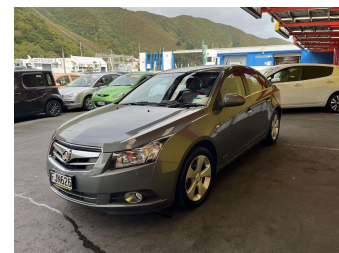

# 2010 Holden Cruze CDX DIESEL AUTO

**Purchase Price** **\$7,995**  
Includes GST, Registration & Licensing

Finance may be available on this vehicle. Ask one of our friendly staff for more information.

Gain peace of mind with Mechanical Breakdown Insurance. **Ask us how.**

**Top features**

- » ABS Brakes
- » Air Bag
- » Alloy Wheels
- » Tow Bar

Body Style  
**4 door, Sedan**

Odometer  
**139,578 km**

Engine  
**1991 cc, Internal Combustion**

Fuel Type  
**Diesel**

Transmission  
**Automatic, Front Wheel**

Wheels  
-

VIN  
**KL3JA69RJAK631916**

Interior  
-

Safety  
-

Reg No.  
**FJN626**

Ext Colour  
**Grey**

History  
**NZ New**

Seats  
**5 seats**