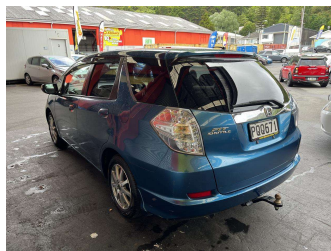

2011 Honda Shuttle HYBRID

Purchase Price **\$10,995**

Includes GST, Registration & Licensing

Note: A Clean Car fee/rebate does not apply to this vehicle

Finance may be available on this vehicle. Ask one of our friendly staff for more information.

Gain peace of mind with Mechanical Breakdown Insurance. **Ask us how.**

Top features

None Listed

Body Style
Station Wagon

Odometer
121,272 km

Engine
1330 cc, Hybrid

Fuel Type
Petrol

Transmission
Automatic