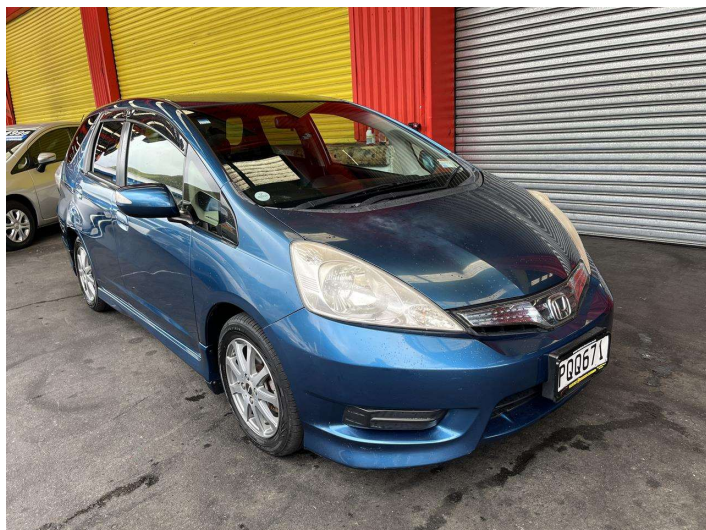

2011 Honda Shuttle HYBRID

Purchase Price **\$10,995**

Includes GST, Registration & Licensing

Note: A Clean Car fee/rebate does not apply to this vehicle

Finance may be available on this vehicle. Ask one of our friendly staff for more information.

Gain peace of mind with Mechanical Breakdown Insurance. **Ask us how.**

Top features

None Listed

Body Style
Station Wagon

Odometer
121,272 km

Engine
1330 cc, Hybrid

Fuel Type
Petrol

Transmission
Automatic

Wheels
-

VIN
7AT08G1XX22020403

Interior
-

Safety

Based on 2023 VSRR rating

Reg No.
PQQ671

Ext Colour
Blue

History
Ex-Overseas