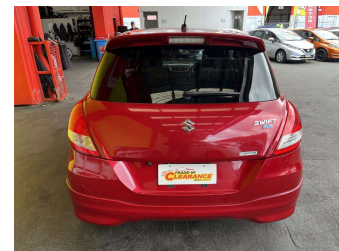

2014 Suzuki Swift

Purchase Price **\$13,995**
Includes GST, Registration & Licensing

Finance may be available on this vehicle. Ask one of our friendly staff for more information.

Gain peace of mind with Mechanical Breakdown Insurance. **Ask us how.**

- Top features**
- » ABS Brakes
 - » Air Bag(s)
 - » Alloy Wheels
 - » Cruise Control
 - » Electric Windows
 - » Push Start Button
 - » Reversing Camera

Body Style
Hatchback

Odometer
57,962 km

Engine
1242 cc, Internal Combustion

Fuel Type
Petrol

Transmission
Automatic

Wheels
-

VIN
7AT0GK0CX24337045

Interior
-

Safety
-

Reg No.
-

Ext Colour
Red