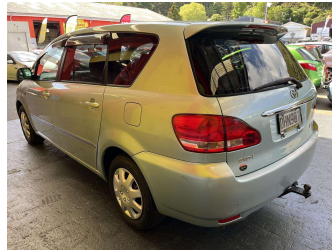

2001 Toyota ipsum 240i

Purchase Price

\$4,995

Includes GST, Registration & Licensing

Finance may be available on this vehicle. Ask one of our friendly staff for more information.

Gain peace of mind with Mechanical Breakdown Insurance. **Ask us how.**

Body Style

5 door, People Movers

Odometer

213,506 km

Engine

2362 cc, Internal Combustion

Fuel Type

-