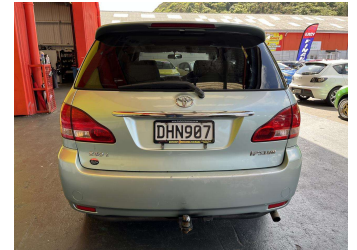

2001 Toyota ipsum 240i

Purchase Price

\$4,995

Includes GST, Registration & Licensing

Finance may be available on this vehicle. Ask one of our friendly staff for more information.

Gain peace of mind with Mechanical Breakdown Insurance. **Ask us how.**

Body Style

5 door, People Movers

Odometer

213,506 km

Engine

2362 cc, Internal Combustion

Fuel Type

-