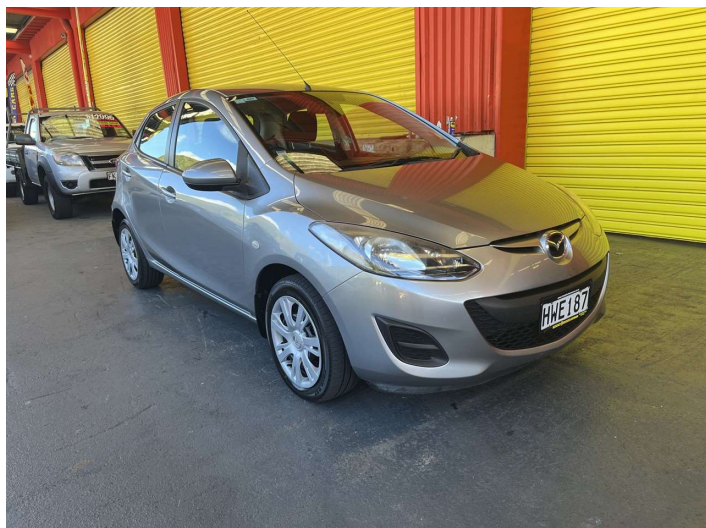

2013 Mazda Mazda2 SIC 1.5 5MT

Purchase Price

\$8,995

Includes GST, Registration & Licensing

Finance may be available on this vehicle. Ask one of our friendly staff for more information.

Gain peace of mind with Mechanical Breakdown Insurance. **Ask us how.**

Top features

- » Air Bag(s)
- » Air Conditioning
- » Body Kit (Factory)
- » Central Locking
- » EFI
- » Electric Windows
- » Power Steering
- » Radio
- » Rear Wiper
- » Roof Spoiler
- » Steering wheel control...
- » Wheel Covers

Body Style

5 door, Hatchback

Odometer

137,174 km

Engine

1498 cc, Internal Combustion

Fuel Type

Petrol