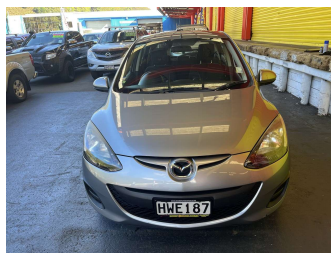

2013 Mazda Mazda2 SIC 1.5 5MT

Purchase Price

\$8,995

Includes GST, Registration & Licensing

Finance may be available on this vehicle. Ask one of our friendly staff for more information.

Gain peace of mind with Mechanical Breakdown Insurance. **Ask us how.**

Body Style

5 door, Hatchback

Odometer

137,174 km

Engine

1498 cc, Internal Combustion

Fuel Type

Petrol