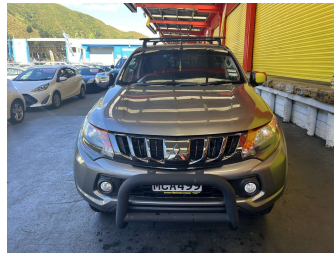

2019 Mitsubishi Triton DC GLXR

Purchase Price

\$24,995

Includes GST, Registration & Licensing

Finance may be available on this vehicle. Ask one of our friendly staff for more information.

Gain peace of mind with Mechanical Breakdown Insurance. **Ask us how.**

Body Style

4 door, Ute

Odometer

39,365 km

Engine

2442 cc, Internal Combustion

Fuel Type

Diesel