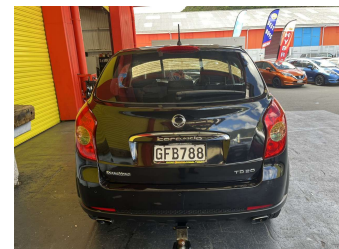

# 2012 Ssangyong Korando 4X2 AUTO DIESEL

**Purchase Price** **\$7,995**  
Includes GST, Registration & Licensing

Finance may be available on this vehicle. Ask one of our friendly staff for more information.

Body Style  
**5 door, RV/SUV**

Odometer  
**153,231 km**

Engine  
**1998 cc, Internal Combustion**

Fuel Type  
**Diesel**

Transmission  
**Automatic, Front Wheel**

Wheels  
-

VIN  
**KPTB0A1SSBP022166**

Interior  
**Charcoal, Cloth**

Safety

Based on 2025 VSRR rating

Reg No.  
**GFB788**

Ext Colour  
**Black**

History  
**NZ New**

Seats  
**5 seats**

CO2 Emissions  
**★★★☆☆☆**  
**225 grams/km**

Energy Economy  
**★★☆☆☆☆**