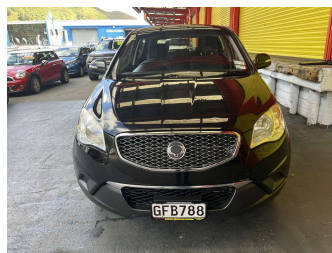

# 2012 Ssangyong Korando 4X2 AUTO DIESEL

**Purchase Price** **\$7,995**  
Includes GST, Registration & Licensing

Finance may be available on this vehicle. Ask one of our friendly staff for more information.

Body Style  
**5 door, RV/SUV**

Odometer  
**153,231 km**

Engine  
**1998 cc, Internal Combustion**

Fuel Type  
**Diesel**

Transmission  
**Automatic, Front Wheel**

Wheels  
-

VIN  
**KPTB0A1SSBP022166**

Interior  
**Charcoal, Cloth**

Safety

Based on 2025 VSRR rating

Reg No.  
**GFB788**

Ext Colour  
**Black**

History  
**NZ New**

Seats  
**5 seats**

CO2 Emissions  
**★★★☆☆☆**  
**225 grams/km**

Energy Economy  
**★★☆☆☆☆**