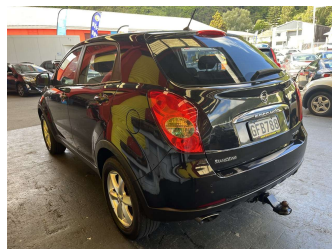

# 2012 Ssangyong Korando 4X2 AUTO DIESEL

**Purchase Price** **\$7,995**  
Includes GST, Registration & Licensing

Finance may be available on this vehicle. Ask one of our friendly staff for more information.

Body Style  
**5 door, RV/SUV**

Odometer  
**153,231 km**

Engine  
**1998 cc, Internal Combustion**

Fuel Type  
**Diesel**

Transmission  
**Automatic, Front Wheel**

Wheels  
-

VIN  
**KPTB0A1SSBP022166**

Interior  
**Charcoal, Cloth**