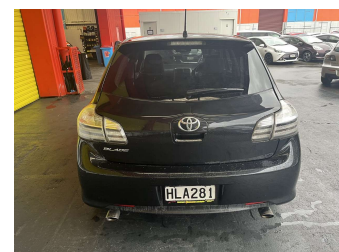

2007 Toyota Blade 2.4ltr PETROL

Purchase Price

\$7,995

Includes GST, Registration & Licensing

Finance may be available on this vehicle. Ask one of our friendly staff for more information.

Gain peace of mind with Mechanical Breakdown Insurance. **Ask us how.**

Body Style

5 door, Hatchback

Odometer

219,067 km

Engine

2362 cc, Internal Combustion

Fuel Type

Petrol

Transmission

Automatic, Front Wheel

Wheels

-

VIN

7AT0H656X14024165

Interior

Black, Cloth