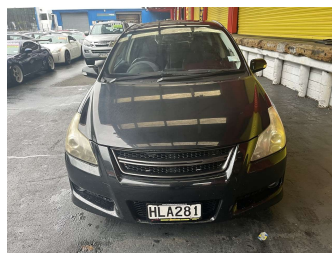

2007 Toyota Blade 2.4ltr PETROL

Purchase Price

\$7,995

Includes GST, Registration & Licensing

Finance may be available on this vehicle. Ask one of our friendly staff for more information.

Gain peace of mind with Mechanical Breakdown Insurance. **Ask us how.**

Top features

- » ABS Brakes
- » Air Bag(s)
- » Alloy Wheels
- » Body Kit (Factory)
- » EFI
- » Electric Windows
- » Fog Lights
- » Leather Trim
- » Power Steering
- » Radio
- » Rear Wiper
- » Roof Spoiler
- » Steering wheel control...
- » Tints

Body Style

5 door, Hatchback

Odometer

219,067 km

Engine

2362 cc, Internal Combustion

Fuel Type

Petrol

Transmission

Automatic, Front Wheel

Wheels

-

VIN

7AT0H656X14024165

Interior

Black, Cloth