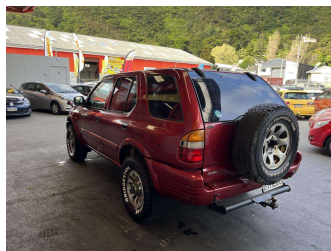

1998 Isuzu Wizard

Purchase Price **\$7,995**
Includes GST, Registration & Licensing

Finance may be available on this vehicle. Ask one of our friendly staff for more information.

Gain peace of mind with Mechanical Breakdown Insurance. **Ask us how.**

Top features
» 4WD/4x4

Body Style
RV-SUV
Odometer
232,521 km

Engine
2990 cc
Fuel Type
Diesel

Transmission
Automatic

Wheels
-

VIN
7A8971T0799108553

Interior
-

Safety